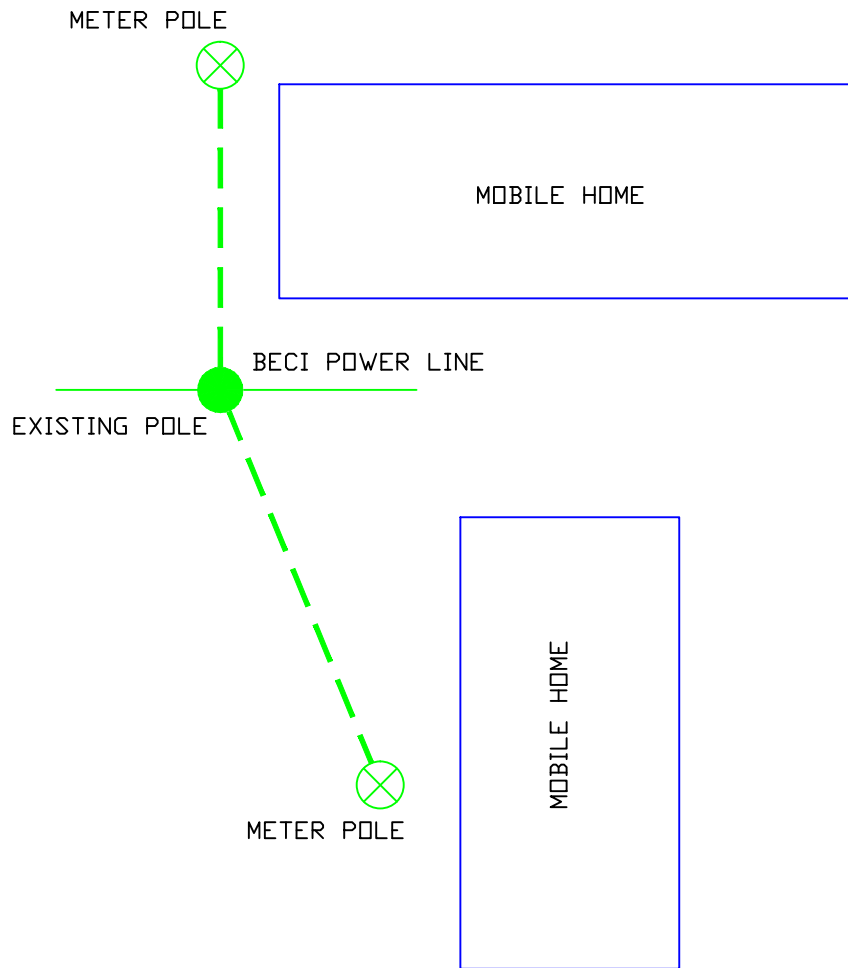

ACCEPTABLE POLE ARRANGEMENT

UNACCEPTABLE POLE ARRANGEMENT

1	1/14/16	DJ	REVISION
NO.	DATE	BY	REVISION

CLEARANCE FOR SERVICE UP TO 300V PHASE TO GROUND

BEAUREGARD ELECTRIC COOPERATIVE INC.
DERIDDER, LOUISIANA 70634

*NOTIFY CITY, MUNICIPAL, OR PARISH FOR ANY CODES, PERMITS OR REQUIREMENTS APPLICABLE.

*FACILITIES SHALL COMPLY WITH NATIONAL ELECTRIC CODE (NEC)

*LA-1 CALL 1-800-272-3020
PLEASE CALL BEFORE DIGGING