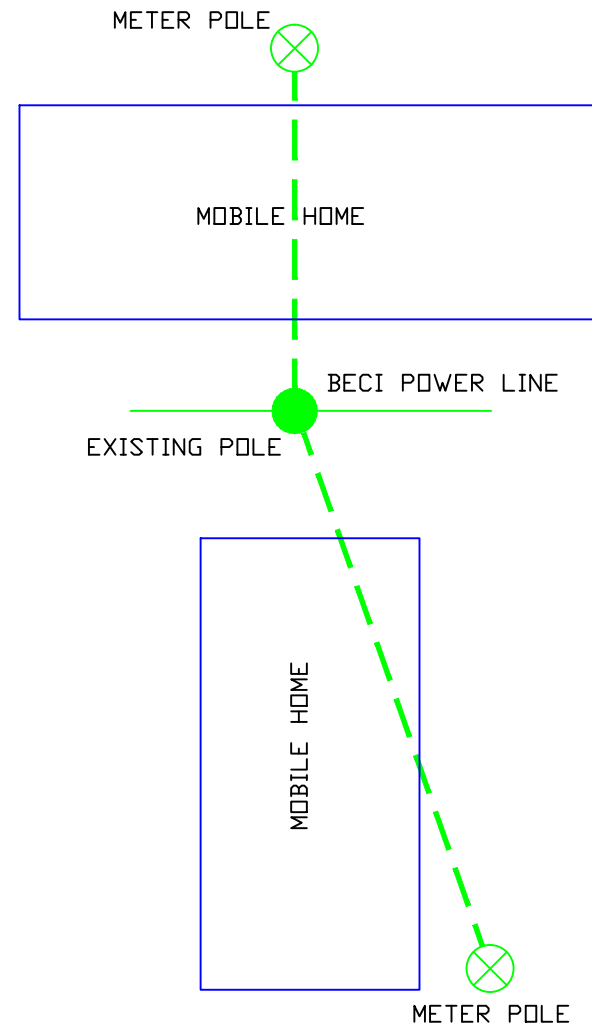

ACCEPTABLE POLE ARRANGEMENT

UNACCEPTABLE POLE ARRANGEMENT

1	1/14/16	DJ	REVISION
NO.	DATE	BY	REVISION

CLEARANCE FOR SERVICE UP TO 300V PHASE TO GROUND

BEAUREGARD ELECTRIC COOPERATIVE INC.
DERIDDER, LOUISIANA 70634